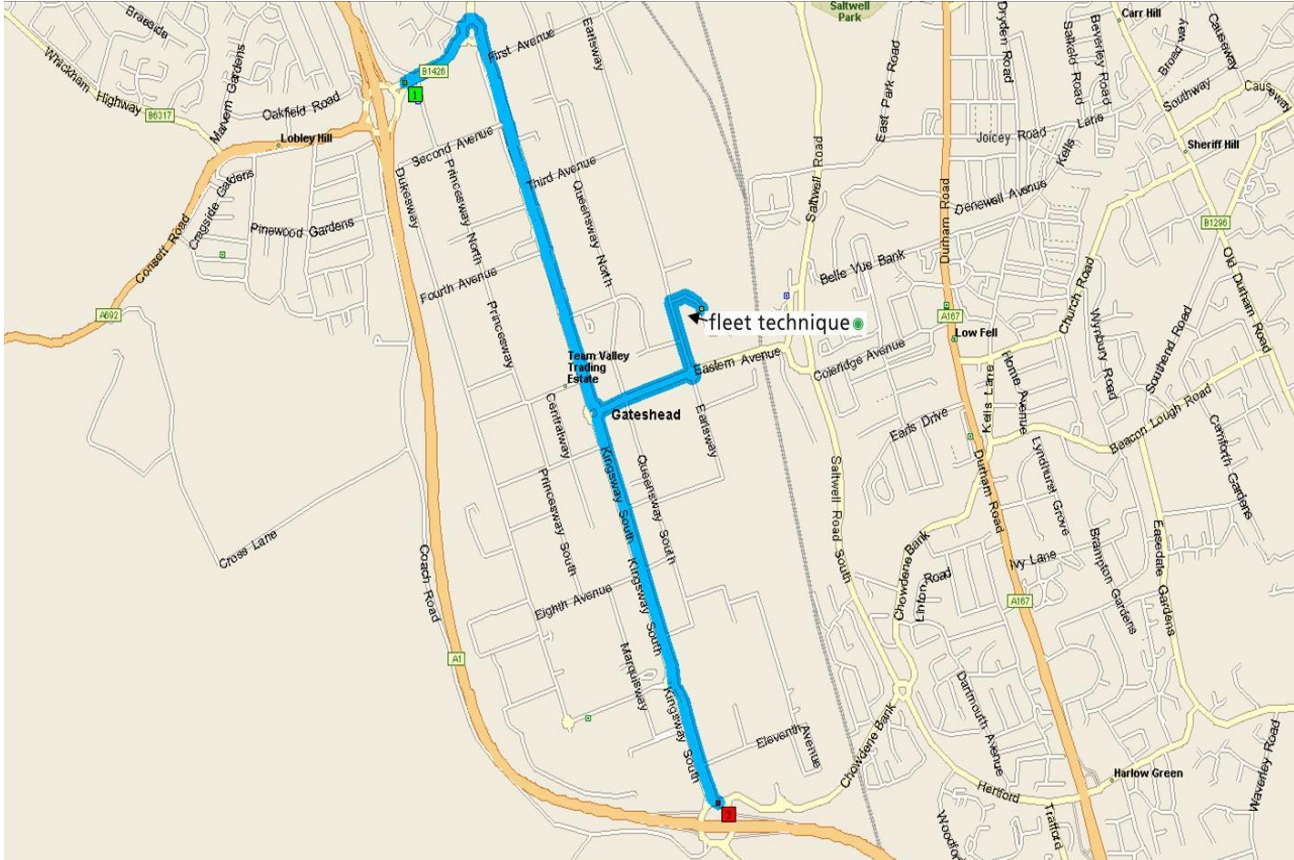

fleet technique

Directions to:-

Fleet Technique Ltd, Suite 3, Mayflower House, 5th Avenue Business Park, Team Valley, Gateshead NE11 0HF

Tel No. 0871 271 0777

www.fleettechnique.com

Navigation co-ordinates - 54.93506 Degrees North and 1.61292 Degrees West

Directions to Fleet Technique heading South on A1

- Exit A1 at the slip road marked Team Valley
- At roundabout, take 1st exit
- Continue to next roundabout, take 3rd exit onto Kingsway
- Continue along Kingsway until next roundabout, take 1st exit onto Eastern Avenue
- Continue to next roundabout, take 1st exit onto Earlsway
- Continue along Earlsway and take the first turning right (Signed posted 5th Avenue Business Park). Follow the road around until you see the sign for Mayflower House on the right. Turn right into the Car Park.

Directions to Fleet Technique heading North on A1

- Exit A1 at the slip road marked Team Valley
- At the roundabout, take the 4th exit onto Kingsway
- At the next roundabout, take the 2nd exit and continue on Kingsway until the next roundabout.
- At the roundabout, take the 2nd exit onto Eastern Avenue
- Continue to next roundabout, take 1st exit onto Earlsway
- Continue along Earlsway and take the first turning right (Signed posted 5th Avenue Business Park). Follow the road around until you see the sign for Mayflower House on the right. Turn right into the Car Park.